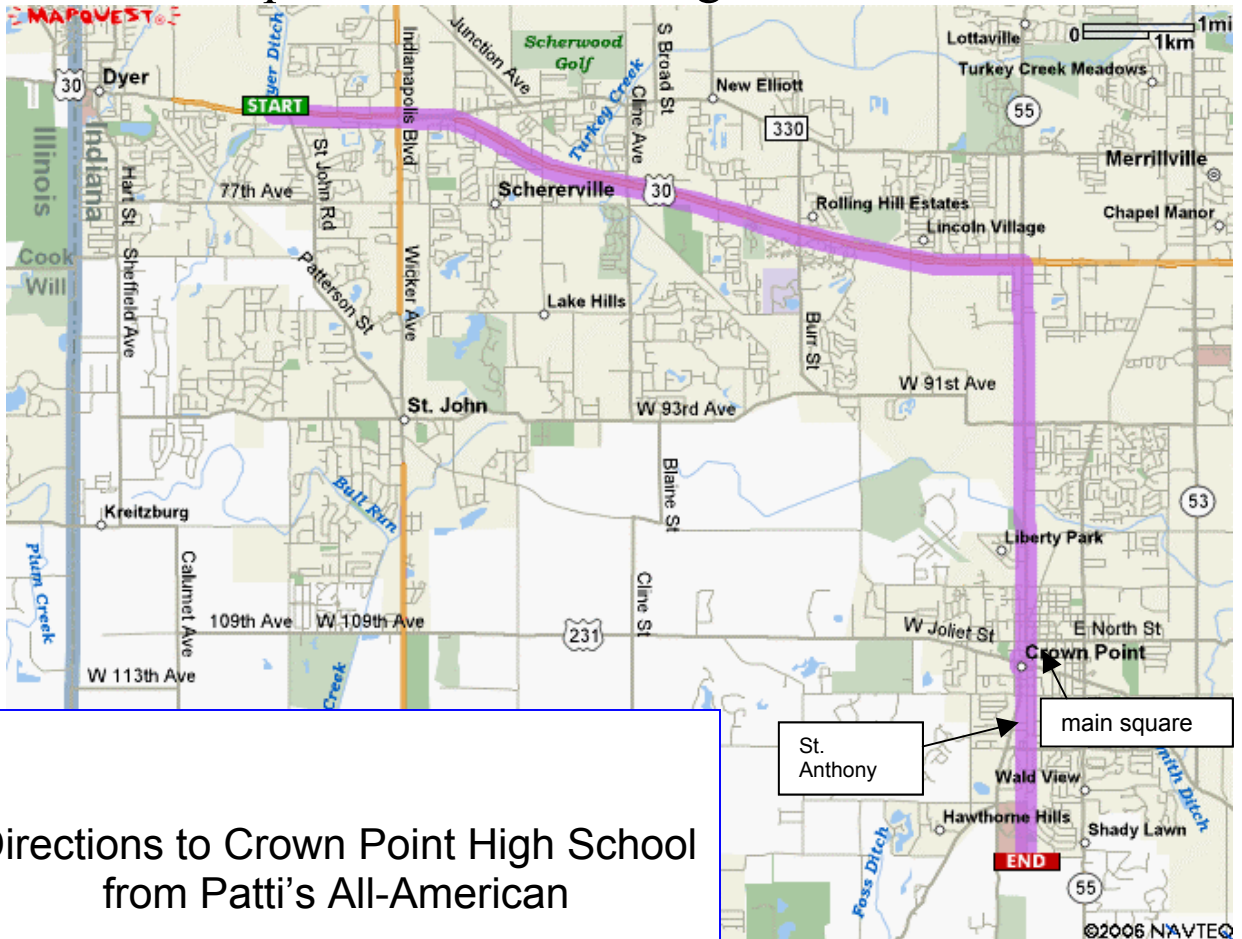

Map to Crown Point High School

Directions to Crown Point High School from Patti's All-American

- | | Distance |
|--|-----------------|
| 1. Start out going East on US-30 | 6.7 Miles |
| 2. Turn Right onto IN-55 (Taft St) | 3.7 Miles |
| 3. Follow around the old court
house square | 0.2 Miles |
| 4. Turn Right onto S. Main St | 1.7 Miles |

TOTAL ESTIMATE TIME	Total Distance
Approx. 25 minutes	12.7 Miles